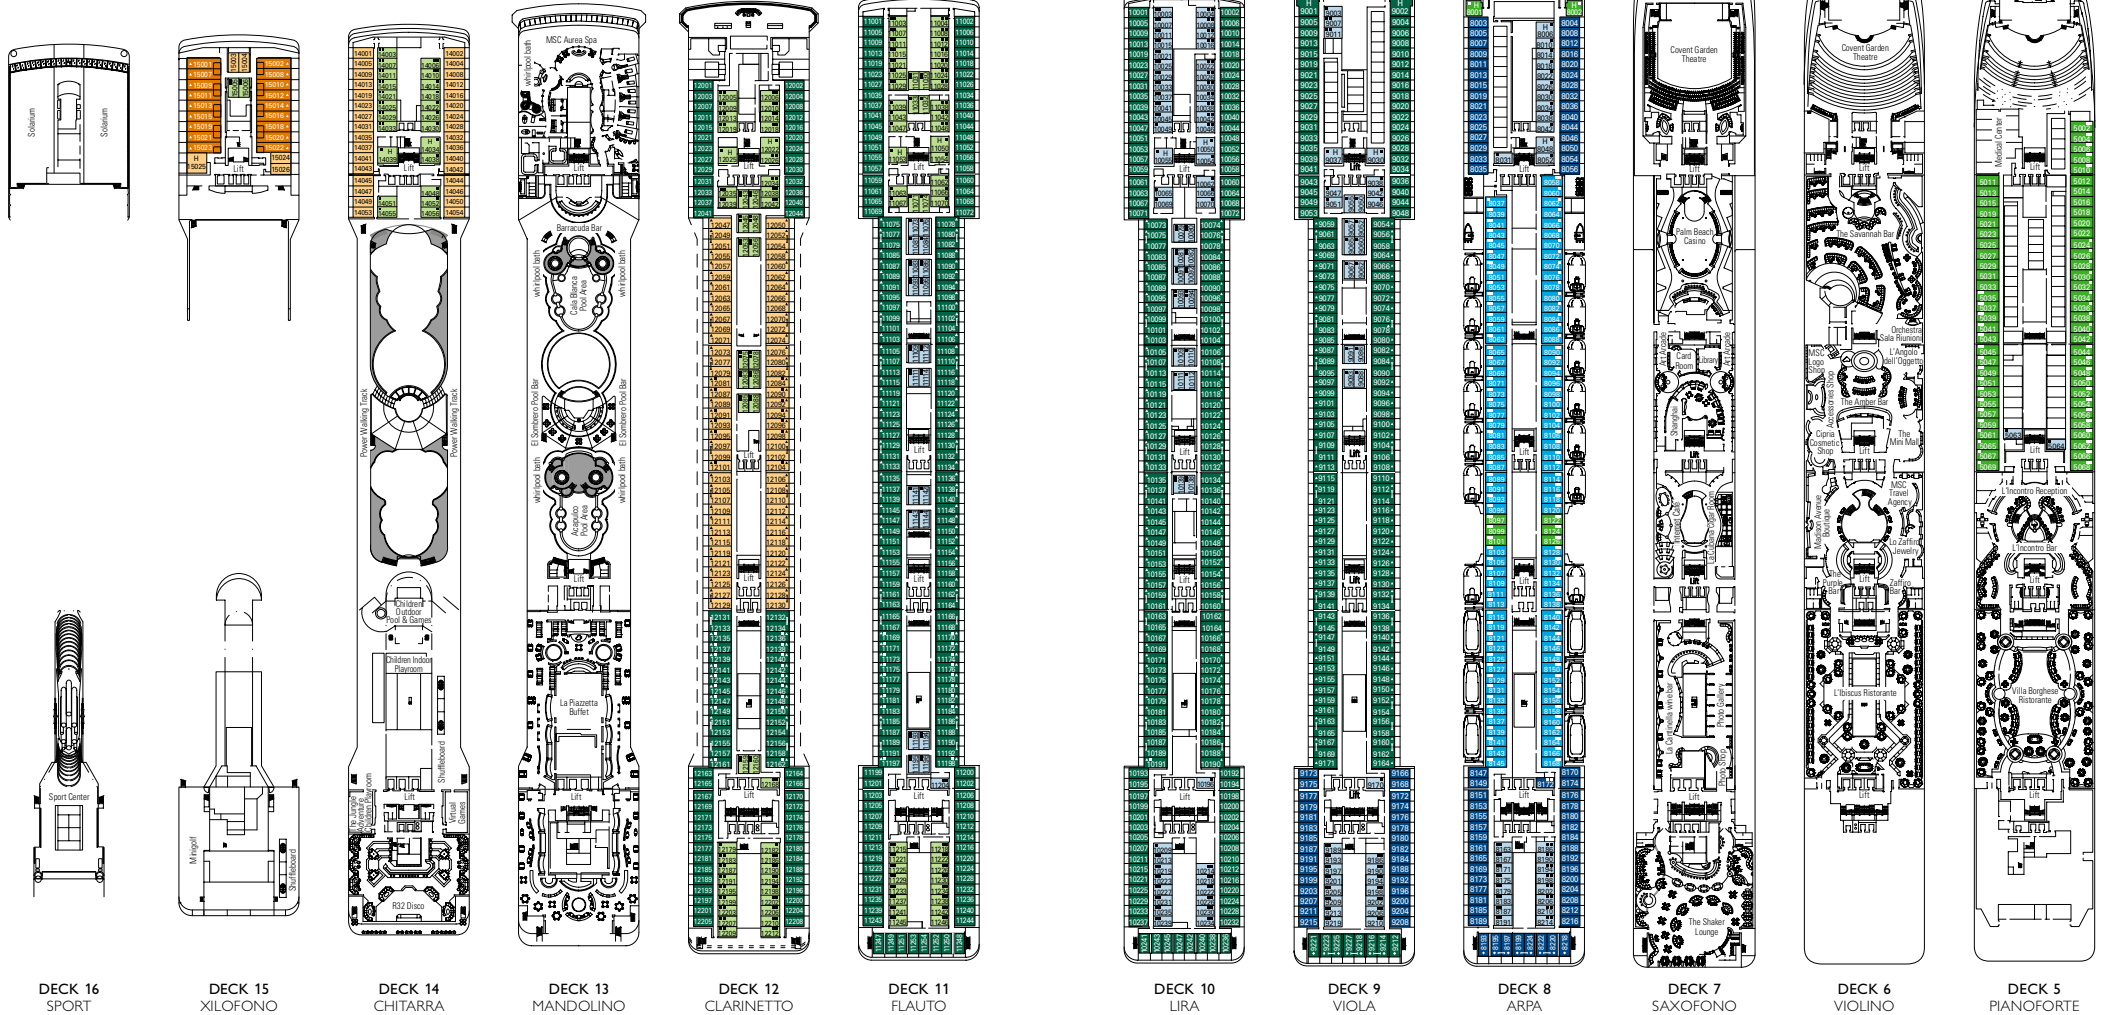

DECK 16
SPORT

DECK 15
XILOFONO

DECK 14
CHITARRA

DECK 13
MANDOLINO

DECK 12
CLARINETTO

DECK 11
FLAUTO

DECK 10
LIRA

DECK 9
VIOLA

DECK 8
ARPA

DECK 7
SAXOFONO

DECK 6
VIOLINO

DECK 5
PIANOFORTE