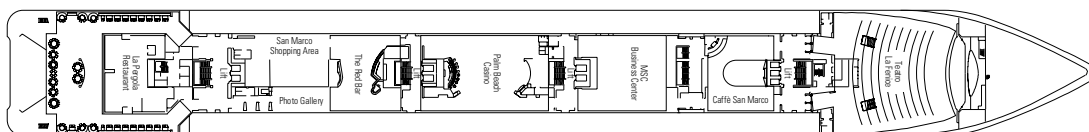

DECK 6 DIAMANTE