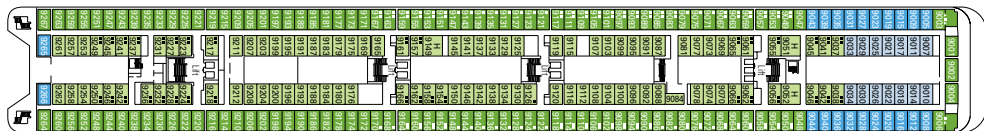

DECK PLAN & ACCOMMODATION

MSC ARMONIA

CABINS CATEGORIES

Inside > Bella	Inside > Fantastica	Suite > Aurea
OceanView > Bella*	OceanView > Fantastica	
	Suite > Fantastica	

- 3rd bed available in all categories
- 4th bed available in all categories (except Suite Fantastica, Suite Aurea)

Data and descriptions are subject to change and will be verified at the time of booking.

783 Cabins - 2.199 Guests

DECK 13 DECK GAMES SUN DECK

DECK 12 ZAFFIRO

DECK 11 ACQUAMARINA

DECK 10 TORMALINA

DECK 9 AMETISTA