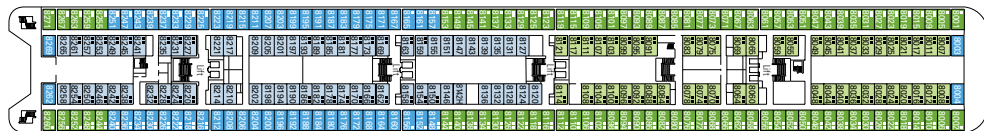

DECK PLAN & ACCOMMODATION

MSC ARMONIA

CABINS CATEGORIES

Inside > Bella	Inside > Fantastica	Suite > Aurea
OceanView > Bella*	OceanView > Fantastica	
	Suite > Fantastica	

- 3rd bed available in all categories
- 4th bed available in all categories (except Suite Fantastica, Suite Aurea)

- All cabins have one double bed convertible to two single beds, except cabins for guests with disabilities or reduced mobility (H)

* Certain cabins have restricted views

LEGEND

- ▲ Sofa bed
- 3rd bed is a bunk bed
- 3rd and 4th beds are bunks
- ↔ Connecting cabins
- H Cabin for guests with disabilities or reduced mobility

Data and descriptions are subject to change and will be verified at the time of booking.

783 Cabins - 2.199 Guests

DECK 13 DECK GAMES SUN DECK

DECK 12 ZAFFIRO

DECK 11 ACQUAMARINA

DECK 10 TORMALINA

DECK 9 AMETISTA

DECK 8 SMERALDO

DECK 7 TOPAZIO

DECK 6 DIAMANTE

DECK 5 RUBINO