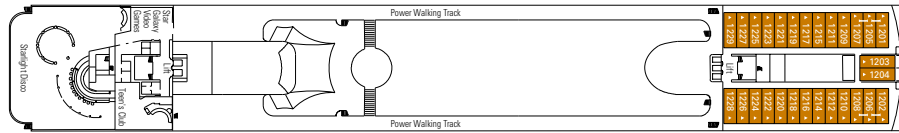

DECK PLAN & ACCOMMODATION

MSC ARMONIA

CABINS CATEGORIES

Inside > Bella	Inside > Fantastica	Suite > Aurea
OceanView > Bella*	OceanView > Fantastica	
	Suite > Fantastica	

- 3rd bed available in all categories
- 4th bed available in all categories (except Suite Fantastica, Suite Aurea)

- All cabins have one double bed convertible to two single beds, except cabins for guests with disabilities or reduced mobility (H)

* Certain cabins have restricted views

LEGEND

- ▲ Sofa bed
- 3rd bed is a bunk bed
- 3rd and 4th beds are bunks
- ↔ Connecting cabins
- H Cabin for guests with disabilities or reduced mobility

Data and descriptions are subject to change and will be verified at the time of booking.

783 Cabins - 2.199 Guests

DECK 13 DECK GAMES SUN DECK

DECK 12 ZAFFIRO

DECK 11 ACQUAMARINA

DECK 10 TORMALINA

DECK 9 AMETISTA