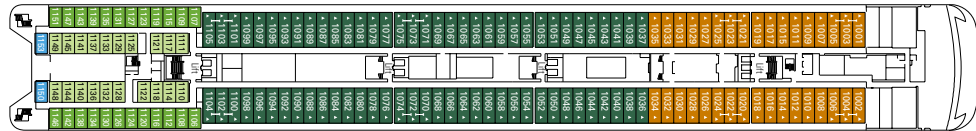

DECK PLAN & ACCOMMODATION

MSC ARMONIA

CABINS CATEGORIES

Inside > Bella	Inside > Fantastica	Suite > Aurea
OceanView > Bella*	OceanView > Fantastica	
	Suite > Fantastica	

- 3rd bed available in all categories
- 4th bed available in all categories (except Suite Fantastica, Suite Aurea)

- All cabins have one double bed convertible to two single beds, except cabins for guests with disabilities or reduced mobility (H)

* Certain cabins have restricted views

LEGEND

- ▲ Sofa bed
- 3rd bed is a bunk bed
- 3rd and 4th beds are bunks
- ↔ Connecting cabins
- H Cabin for guests with disabilities or reduced mobility

Data and descriptions are subject to change and will be verified at the time of booking.

783 Cabins - 2.199 Guests

DECK 13 DECK GAMES SUN DECK

DECK 12 ZAFFIRO

DECK 11 ACQUAMARINA

DECK 10 TORMALINA

DECK 9 AMETISTA