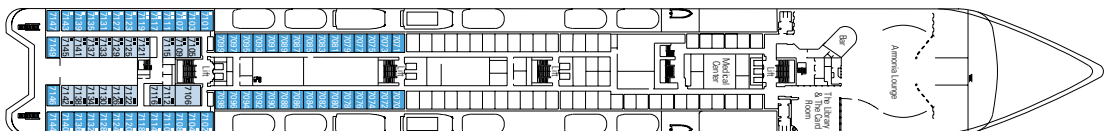

DECK 7 TOPAZIO