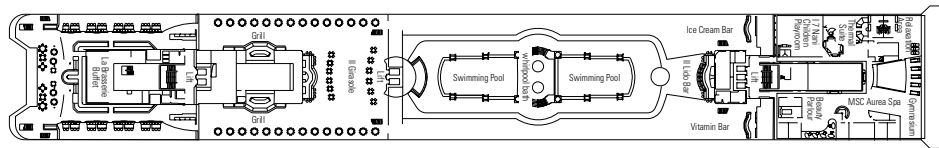

DECK PLAN & ACCOMMODATION

MSC ARMONIA

CABINS CATEGORIES

Inside > Bella	Inside > Fantastica	Suite > Aurea
OceanView > Bella*	OceanView > Fantastica	
	Suite > Fantastica	

- 3rd bed available in all categories
- 4th bed available in all categories (except Suite Fantastica, Suite Aurea)

- All cabins have one double bed convertible to two single beds, except cabins for guests with disabilities or reduced mobility (H)

* Certain cabins have restricted views

LEGEND

- ▲ Sofa bed
- 3rd bed is a bunk bed
- 3rd and 4th beds are bunks
- ↔ Connecting cabins
- H Cabin for guests with disabilities or reduced mobility

Data and descriptions are subject to change and will be verified at the time of booking.

783 Cabins - 2.199 Guests

DECK 13 DECK GAMES SUN DECK

DECK 12 ZAFFIRO

DECK 11 ACQUAMARINA

DECK 10 TORMALINA

DECK 9 AMETISTA