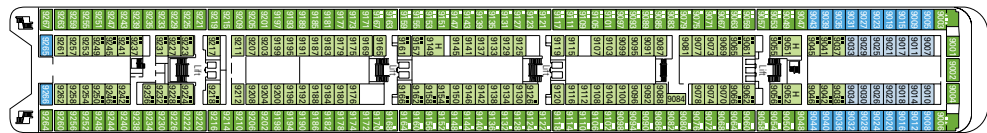

DECK PLAN & ACCOMMODATION

MSC ARMONIA

CATEGORIES

I-1 Inside Cabin	O-1 Ocean View Cabin*
I-2 Inside Cabin	O-2 Ocean View Cabin
	S-2 Suite
	S-3 Suite

- 3rd bed available in all categories
- 4th bed available in all categories (except S2,S3)

- All cabins have one double bed convertible to two single beds, except cabins for guests with disabilities or reduced mobility (H)

* Certain cabins have restricted views

LEGEND

- ▲ Sofa bed
- 3rd bed is a bunk bed
- 3rd and 4th beds are bunks
- ↔ Connecting cabins
- H Cabin for guests with disabilities or reduced mobility

Data and descriptions are subject to change and will be verified at the time of booking.

783 Cabins - 2.199 Guests

DECK 13 DECK GAMES SUN DECK

DECK 12 ZAFFIRO

DECK 11 ACQUAMARINA

DECK 10 TORMALINA

DECK 9 AMETISTA

DECK 8 SMERALDO

DECK 7 TOPAZIO

DECK 6 DIAMANTE

DECK 5 RUBINO