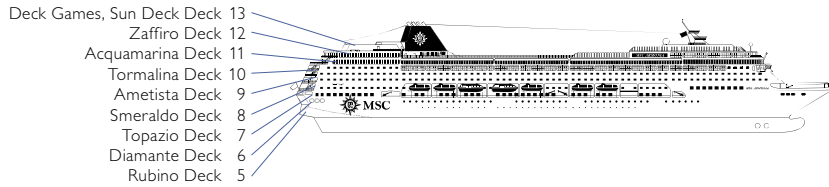

DECK PLAN & ACCOMMODATION

MSC ARMONIA

CATEGORIES

I-1 Inside Cabin	O-1 Ocean View Cabin*
I-2 Inside Cabin	O-2 Ocean View Cabin
	S-2 Suite
	S-3 Suite

- 3rd bed available in all categories
- 4th bed available in all categories (except S2,S3)

- All cabins have one double bed convertible to two single beds, except cabins for guests with disabilities or reduced mobility (H)

* Certain cabins have restricted views

LEGEND

- ▲ Sofa bed
- 3rd bed is a bunk bed
- 3rd and 4th beds are bunks
- ↔ Connecting cabins
- H Cabin for guests with disabilities or reduced mobility

Data and descriptions are subject to change and will be verified at the time of booking.