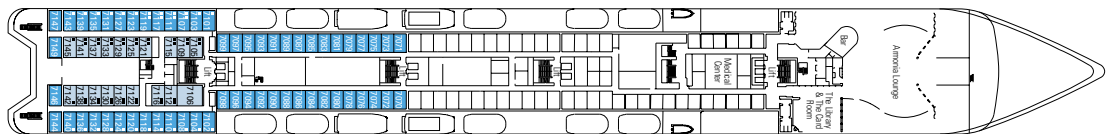

DECK 7 TOPAZIO