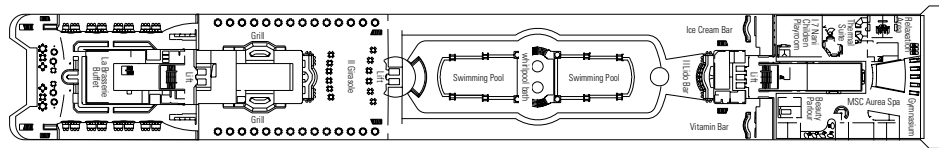

DECK PLAN & ACCOMMODATION

MSC ARMONIA

CATEGORIES

I-1 Inside Cabin	O-1 Ocean View Cabin*
I-2 Inside Cabin	O-2 Ocean View Cabin
	S-2 Suite
	S-3 Suite

- 3rd bed available in all categories
- 4th bed available in all categories (except S2,S3)

- All cabins have one double bed convertible to two single beds, except cabins for guests with disabilities or reduced mobility (H)

* Certain cabins have restricted views

LEGEND

- ▲ Sofa bed
- 3rd bed is a bunk bed
- 3rd and 4th beds are bunks
- ↔ Connecting cabins
- H Cabin for guests with disabilities or reduced mobility

Data and descriptions are subject to change and will be verified at the time of booking.

783 Cabins - 2.199 Guests

DECK 13 DECK GAMES SUN DECK

DECK 12 ZAFFIRO

DECK 11 ACQUAMARINA

DECK 10 TORMALINA

DECK 9 AMETISTA