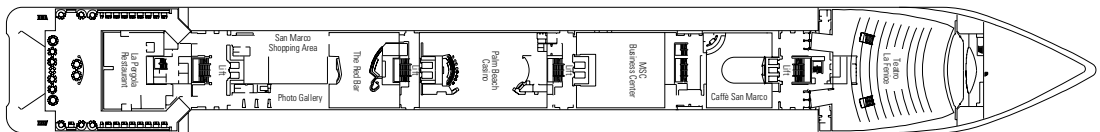

DECK 6 DIAMANTE