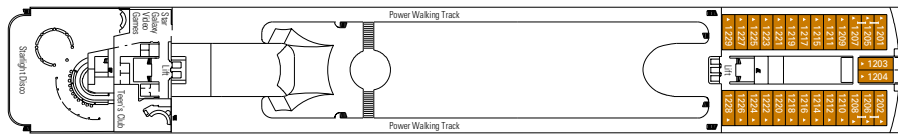

DECK PLAN & ACCOMMODATION

MSC ARMONIA

CATEGORIES

I-1 Inside Cabin	O-1 Ocean View Cabin*
I-2 Inside Cabin	O-2 Ocean View Cabin
	S-2 Suite
	S-3 Suite

- 3rd bed available in all categories
- 4th bed available in all categories (except S2,S3)

- All cabins have one double bed convertible to two single beds, except cabins for guests with disabilities or reduced mobility (H)

* Certain cabins have restricted views

LEGEND

- ▲ Sofa bed
- 3rd bed is a bunk bed
- 3rd and 4th beds are bunks
- ↔ Connecting cabins
- H Cabin for guests with disabilities or reduced mobility

Data and descriptions are subject to change and will be verified at the time of booking.

783 Cabins - 2.199 Guests

DECK 13 DECK GAMES SUN DECK

DECK 12 ZAFFIRO

DECK 11 ACQUAMARINA

DECK 10 TORMALINA

DECK 9 AMETISTA