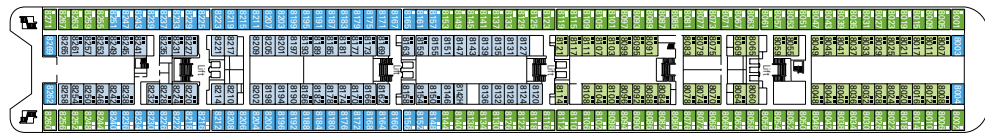

DECK PLAN & ACCOMMODATION

MSC ARMONIA

CATEGORIES

I-1 Inside Cabin	O-1 Ocean View Cabin*
I-2 Inside Cabin	O-2 Ocean View Cabin
	S-2 Suite
	S-3 Suite

- 3rd bed available in all categories
- 4th bed available in all categories (except S2,S3)

- All cabins have one double bed convertible to two single beds, except cabins for guests with disabilities or reduced mobility (H)

* Certain cabins have restricted views

LEGEND

- ▲ Sofa bed
- 3rd bed is a bunk bed
- 3rd and 4th beds are bunks
- ↔ Connecting cabins
- H Cabin for guests with disabilities or reduced mobility

Data and descriptions are subject to change and will be verified at the time of booking.

783 Cabins - 2.199 Guests

DECK 13 DECK GAMES SUN DECK

DECK 12 ZAFFIRO

DECK 11 ACQUAMARINA

DECK 10 TORMALINA

DECK 9 AMETISTA

DECK 8 SMERALDO

DECK 7 TOPAZIO

DECK 6 DIAMANTE

DECK 5 RUBINO