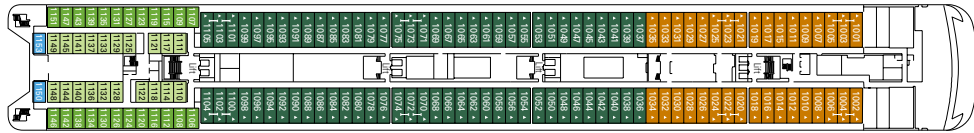

DECK PLAN & ACCOMMODATION

MSC ARMONIA

CATEGORIES

I-1 Inside Cabin	O-1 Ocean View Cabin*
I-2 Inside Cabin	O-2 Ocean View Cabin
	S-2 Suite
	S-3 Suite

- 3rd bed available in all categories
- 4th bed available in all categories (except S2,S3)

- All cabins have one double bed convertible to two single beds, except cabins for guests with disabilities or reduced mobility (H)

* Certain cabins have restricted views

LEGEND

- ▲ Sofa bed
- 3rd bed is a bunk bed
- 3rd and 4th beds are bunks
- ↔ Connecting cabins
- H Cabin for guests with disabilities or reduced mobility

Data and descriptions are subject to change and will be verified at the time of booking.

783 Cabins - 2.199 Guests

DECK 13 DECK GAMES SUN DECK

DECK 12 ZAFFIRO

DECK 11 ACQUAMARINA

DECK 10 TORMALINA

DECK 9 AMETISTA