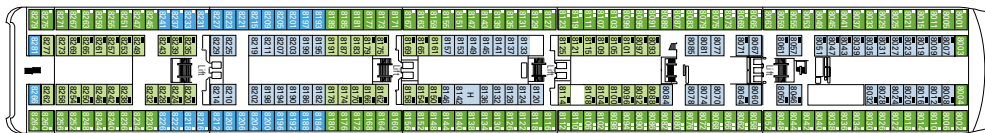

DECK PLAN & ACCOMMODATION

MSC OPERA

CABINS CATEGORIES

Inside > Bella	Inside > Fantastica	Balcony > Aurea
Ocean View > Bella*	Ocean View > Fantastica	Suite > Aurea
Balcony > Bella	Balcony > Fantastica	

- 3rd bed available in all categories (except Balcony Bella, Balcony Fantastica, Balcony Aurea)
- 4th bed available in Inside Bella, Inside Fantastica, Ocean View Fantastica

• All cabins have one double bed convertible to two single beds, except cabins for guests with disabilities or reduced mobility (H)

* Certain cabins have restricted views

LEGEND

- ▲ Sofa bed
- 3rd bed is a bunk bed
- 3rd and 4th beds are bunks
- ⚡ Connecting cabins
- H Cabin for guests with disabilities or reduced mobility

Data and descriptions are subject to change and will be verified at the time of booking.

867 Cabins - 2.199 Guests

MINIGOLF DECK 13
SUN DECK

DECK 12
LA BOHÈME

DECK 11
TOSCA

DECK 10
TURANDOT

DECK 9
NORMA

DECK 8
LA TRAVIATA

DECK 7
RIGOLETTO

DECK 6
OTELLO

DECK 5
AIDA