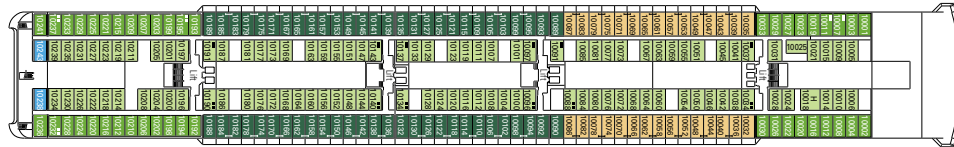

DECK PLAN & ACCOMMODATION

MSC OPERA

CABINS CATEGORIES

Inside > Bella	Inside > Fantastica	Balcony > Aurea
Ocean View > Bella*	Ocean View > Fantastica	Suite > Aurea
Balcony > Bella	Balcony > Fantastica	

- 3rd bed available in all categories (except Balcony Bella, Balcony Fantastica, Balcony Aurea)
- 4th bed available in Inside Bella, Inside Fantastica, Ocean View Fantastica

• All cabins have one double bed convertible to two single beds, except cabins for guests with disabilities or reduced mobility (H)

* Certain cabins have restricted views

LEGEND

- ▲ Sofa bed
- 3rd bed is a bunk bed
- 3rd and 4th beds are bunks
- ⚡ Connecting cabins
- H Cabin for guests with disabilities or reduced mobility

Data and descriptions are subject to change and will be verified at the time of booking.

867 Cabins - 2.199 Guests

MINIGOLF DECK 13
SUN DECK

DECK 12
LA BOHÈME

DECK 11
TOSCA

DECK 10
TURANDOT

DECK 9
NORMA

DECK 8
LA TRAVIATA

DECK 7
RIGOLETTO

DECK 6
OTELLO

DECK 5
AIDA