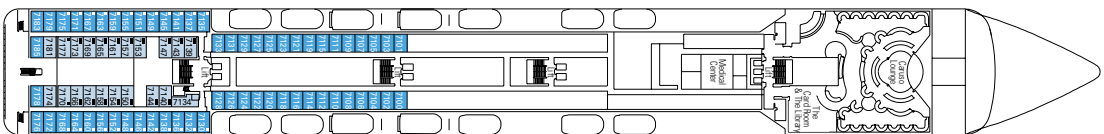

DECK PLAN & ACCOMMODATION

MSC OPERA

CABINS CATEGORIES

Inside > Bella	Inside > Fantastica	Balcony > Aurea
Ocean View > Bella*	Ocean View > Fantastica	Suite > Aurea
Balcony > Bella	Balcony > Fantastica	

- 3rd bed available in all categories (except Balcony Bella, Balcony Fantastica, Balcony Aurea)
- 4th bed available in Inside Bella, Inside Fantastica, Ocean View Fantastica

Data and descriptions are subject to change and will be verified at the time of booking.

867 Cabins - 2.199 Guests

MINIGOLF DECK 13
SUN DECK

DECK 12
LA BOHÈME

DECK 11
TOSCA

DECK 10
TURANDOT

DECK 9
NORMA

DECK 8
LA TRAVIATA

DECK 7
RIGOLETTO

DECK 6
OTELLO

DECK 5
AIDA