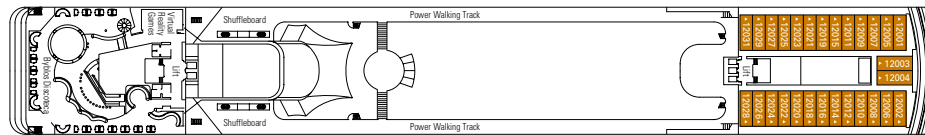

DECK PLAN & ACCOMMODATION

MSC OPERA

CABINS CATEGORIES

Inside > Bella	Inside > Fantastica	Balcony > Aurea
Ocean View > Bella*	Ocean View > Fantastica	Suite > Aurea
Balcony > Bella	Balcony > Fantastica	

- 3rd bed available in all categories (except Balcony Bella, Balcony Fantastica, Balcony Aurea)
- 4th bed available in Inside Bella, Inside Fantastica, Ocean View Fantastica

• All cabins have one double bed convertible to two single beds, except cabins for guests with disabilities or reduced mobility (H)

* Certain cabins have restricted views

LEGEND

- ▲ Sofa bed
- 3rd bed is a bunk bed
- 3rd and 4th beds are bunks
- ⚡ Connecting cabins
- H Cabin for guests with disabilities or reduced mobility

Data and descriptions are subject to change and will be verified at the time of booking.

867 Cabins - 2.199 Guests

MINIGOLF DECK 13
SUN DECK

DECK 12
LA BOHÈME

DECK 11
TOSCA

DECK 10
TURANDOT

DECK 9
NORMA

DECK 8
LA TRAVIATA

DECK 7
RIGOLETTO

DECK 6
OTELLO

DECK 5
AIDA