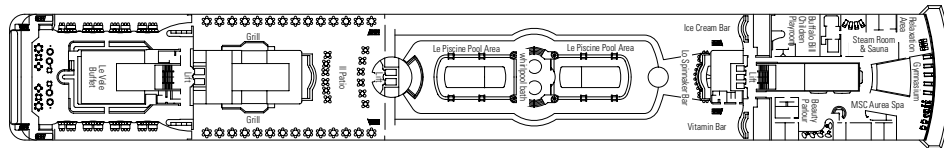

DECK PLAN & ACCOMMODATION

MSC OPERA

CABINS CATEGORIES

Inside > Bella	Inside > Fantastica	Balcony > Aurea
Ocean View > Bella*	Ocean View > Fantastica	Suite > Aurea
Balcony > Bella	Balcony > Fantastica	

- 3rd bed available in all categories (except Balcony Bella, Balcony Fantastica, Balcony Aurea)
- 4th bed available in Inside Bella, Inside Fantastica, Ocean View Fantastica

• All cabins have one double bed convertible to two single beds, except cabins for guests with disabilities or reduced mobility (H)

* Certain cabins have restricted views

LEGEND

- ▲ Sofa bed
- 3rd bed is a bunk bed
- 3rd and 4th beds are bunks
- ⚡ Connecting cabins
- H Cabin for guests with disabilities or reduced mobility

Data and descriptions are subject to change and will be verified at the time of booking.

867 Cabins - 2.199 Guests

MINIGOLF DECK 13
SUN DECK

DECK 12
LA BOHÈME

DECK 11
TOSCA

DECK 10
TURANDOT

DECK 9
NORMA

DECK 8
LA TRAVIATA

DECK 7
RIGOLETTO

DECK 6
OTELLO

DECK 5
AIDA