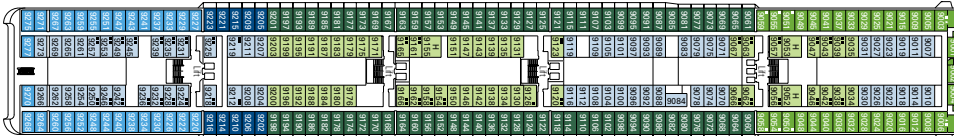

DECK PLAN & ACCOMMODATION

MSC OPERA

CABINS CATEGORIES

Inside > Bella	Inside > Fantastica	Balcony > Aurea
Ocean View > Bella*	Ocean View > Fantastica	Suite > Aurea
Balcony > Bella	Balcony > Fantastica	

- 3rd bed available in all categories (except Balcony Bella, Balcony Fantastica, Balcony Aurea)
- 4th bed available in Inside Bella, Inside Fantastica, Ocean View Fantastica

• All cabins have one double bed convertible to two single beds, except cabins for guests with disabilities or reduced mobility (H)

* Certain cabins have restricted views

LEGEND

- ▲ Sofa bed
- 3rd bed is a bunk bed
- 3rd and 4th beds are bunks
- ⚡ Connecting cabins
- H Cabin for guests with disabilities or reduced mobility

Data and descriptions are subject to change and will be verified at the time of booking.

867 Cabins - 2.199 Guests

MINIGOLF DECK 13
SUN DECK

DECK 12
LA BOHÈME

DECK 11
TOSCA

DECK 10
TURANDOT

DECK 9
NORMA

DECK 8
LA TRAVIATA

DECK 7
RIGOLETTO

DECK 6
OTELLO

DECK 5
AIDA