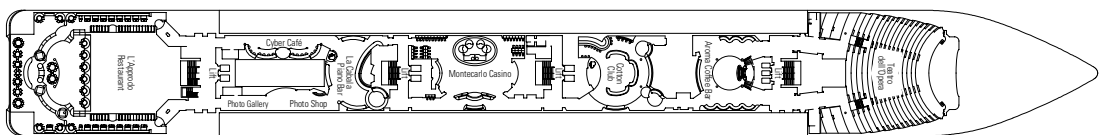

DECK PLAN & ACCOMMODATION

MSC OPERA

CABINS CATEGORIES

Inside > Bella	Inside > Fantastica	Balcony > Aurea
Ocean View > Bella*	Ocean View > Fantastica	Suite > Aurea
Balcony > Bella	Balcony > Fantastica	

- 3rd bed available in all categories (except Balcony Bella, Balcony Fantastica, Balcony Aurea)
- 4th bed available in Inside Bella, Inside Fantastica, Ocean View Fantastica

Data and descriptions are subject to change and will be verified at the time of booking.

867 Cabins - 2.199 Guests

MINIGOLF DECK 13
SUN DECK

DECK 12
LA BOHÈME

DECK 11
TOSCA

DECK 10
TURANDOT

DECK 9
NORMA

DECK 8
LA TRAVIATA

DECK 7
RIGOLETTO

DECK 6
OTELLO

DECK 5
AIDA