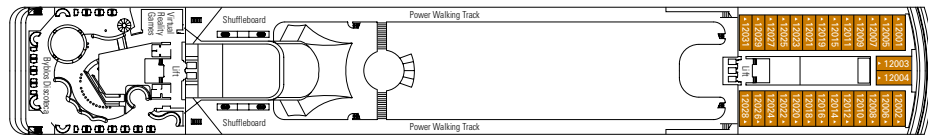

DECK PLAN & ACCOMMODATION

MSC OPERA

CATEGORIES

I-1 Inside Cabin	O-1 Ocean View Cabin*	B-1 Balcony Cabin
I-2 Inside Cabin	O-2 Ocean View Cabin	B-2 Balcony Cabin
		B-3 Balcony Cabin
		S-3 Suite

- 3rd bed available in all categories (except B1,B2,B3)
- 4th bed available in I1,I2,O2

- All cabins have one double bed convertible to two single beds, except cabins for guests with disabilities or reduced mobility (H)

* Certain cabins have restricted views

LEGEND

- ▲ Sofa bed
- 3rd bed is a bunk bed
- 3rd and 4th beds are bunks
- ↔ Connecting cabins
- H Cabin for guests with disabilities or reduced mobility

Data and descriptions are subject to change and will be verified at the time of booking.

867 Cabins - 2,199 Guests

MINIGOLF DECK 13 SUN DECK

DECK 12 LA BOHÈME

DECK 11 TOSCA

DECK 10 TURANDOT

DECK 9 NORMA

DECK 8 LA TRAVIATA

DECK 7 RIGOLETTO

DECK 6 OTELLO

DECK 5 AIDA