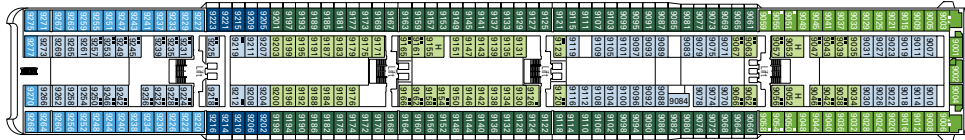

DECK PLAN & ACCOMMODATION

MSC OPERA

CATEGORIES

I-1 Inside Cabin	O-1 Ocean View Cabin*	B-1 Balcony Cabin
I-2 Inside Cabin	O-2 Ocean View Cabin	B-2 Balcony Cabin
		B-3 Balcony Cabin
		S-3 Suite

- 3rd bed available in all categories (except B1,B2,B3)
- 4th bed available in I1,I2,O2

- All cabins have one double bed convertible to two single beds, except cabins for guests with disabilities or reduced mobility (H)

* Certain cabins have restricted views

LEGEND

- ▲ Sofa bed
- 3rd bed is a bunk bed
- 3rd and 4th beds are bunks
- ↔ Connecting cabins
- H Cabin for guests with disabilities or reduced mobility

Data and descriptions are subject to change and will be verified at the time of booking.

867 Cabins - 2,199 Guests

MINIGOLF DECK 13 SUN DECK

DECK 12 LA BOHÈME

DECK 11 TOSCA

DECK 10 TURANDOT

DECK 9 NORMA

DECK 8 LA TRAVIATA

DECK 7 RIGOLETTO

DECK 6 OTELLO

DECK 5 AIDA