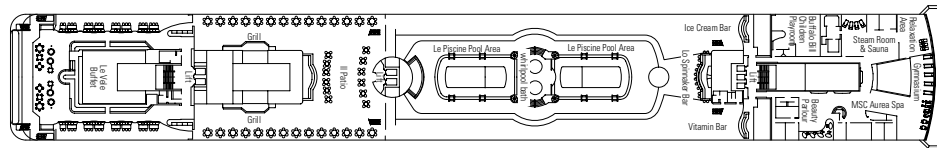

DECK PLAN & ACCOMMODATION

MSC OPERA

CATEGORIES

I-1 Inside Cabin	O-1 Ocean View Cabin*	B-1 Balcony Cabin
I-2 Inside Cabin	O-2 Ocean View Cabin	B-2 Balcony Cabin
		B-3 Balcony Cabin
		S-3 Suite

- 3rd bed available in all categories (except B1,B2,B3)
- 4th bed available in I1,I2,O2

- All cabins have one double bed convertible to two single beds, except cabins for guests with disabilities or reduced mobility (H)

* Certain cabins have restricted views

LEGEND

- ▲ Sofa bed
- 3rd bed is a bunk bed
- 3rd and 4th beds are bunks
- ↔ Connecting cabins
- H Cabin for guests with disabilities or reduced mobility

Data and descriptions are subject to change and will be verified at the time of booking.

867 Cabins - 2,199 Guests

MINIGOLF DECK 13 SUN DECK

DECK 12 LA BOHÈME

DECK 11 TOSCA

DECK 10 TURANDOT

DECK 9 NORMA

DECK 8 LA TRAVIATA

DECK 7 RIGOLETTO

DECK 6 OTELLO

DECK 5 AIDA