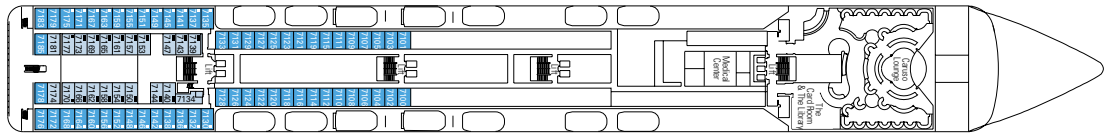

DECK PLAN & ACCOMMODATION

MSC OPERA

CATEGORIES

I-1 Inside Cabin	O-1 Ocean View Cabin*	B-1 Balcony Cabin
I-2 Inside Cabin	O-2 Ocean View Cabin	B-2 Balcony Cabin
		B-3 Balcony Cabin
		S-3 Suite

- 3rd bed available in all categories (except B1,B2,B3)
- 4th bed available in I1,I2,O2

- All cabins have one double bed convertible to two single beds, except cabins for guests with disabilities or reduced mobility (H)

* Certain cabins have restricted views

LEGEND

- ▲ Sofa bed
- 3rd bed is a bunk bed
- 3rd and 4th beds are bunks
- ↔ Connecting cabins
- H Cabin for guests with disabilities or reduced mobility

Data and descriptions are subject to change and will be verified at the time of booking.

867 Cabins - 2,199 Guests

MINIGOLF DECK 13 SUN DECK

DECK 12 LA BOHÈME

DECK 11 TOSCA

DECK 10 TURANDOT

DECK 9 NORMA

DECK 8 LA TRAVIATA

DECK 7 RIGOLETTO

DECK 6 OTELLO

DECK 5 AIDA