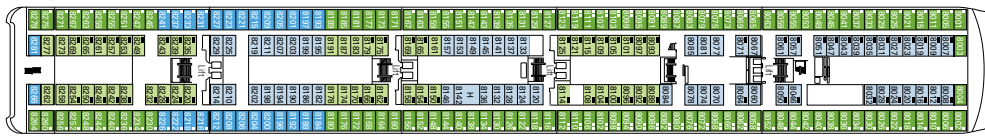

DECK PLAN & ACCOMMODATION

MSC OPERA

CATEGORIES

I-1 Inside Cabin	O-1 Ocean View Cabin*	B-1 Balcony Cabin
I-2 Inside Cabin	O-2 Ocean View Cabin	B-2 Balcony Cabin
		B-3 Balcony Cabin
		S-3 Suite

- 3rd bed available in all categories (except B1,B2,B3)
- 4th bed available in I1,I2,O2

- All cabins have one double bed convertible to two single beds, except cabins for guests with disabilities or reduced mobility (H)

* Certain cabins have restricted views

LEGEND

- ▲ Sofa bed
- 3rd bed is a bunk bed
- 3rd and 4th beds are bunks
- ↔ Connecting cabins
- H Cabin for guests with disabilities or reduced mobility

Data and descriptions are subject to change and will be verified at the time of booking.

867 Cabins - 2,199 Guests

MINIGOLF DECK 13 SUN DECK

DECK 12 LA BOHÈME

DECK 11 TOSCA

DECK 10 TURANDOT

DECK 9 NORMA

DECK 8 LA TRAVIATA

DECK 7 RIGOLETTO

DECK 6 OTELLO

DECK 5 AIDA