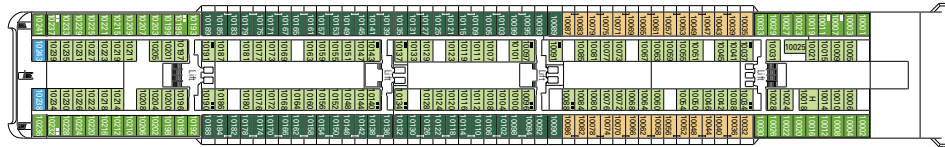

DECK PLAN & ACCOMMODATION

MSC OPERA

CATEGORIES

I-1 Inside Cabin	O-1 Ocean View Cabin*	B-1 Balcony Cabin
I-2 Inside Cabin	O-2 Ocean View Cabin	B-2 Balcony Cabin
		B-3 Balcony Cabin
		S-3 Suite

- 3rd bed available in all categories (except B1,B2,B3)
- 4th bed available in I1,I2,O2

- All cabins have one double bed convertible to two single beds, except cabins for guests with disabilities or reduced mobility (H)

* Certain cabins have restricted views

LEGEND

- ▲ Sofa bed
- 3rd bed is a bunk bed
- 3rd and 4th beds are bunks
- ↔ Connecting cabins
- H Cabin for guests with disabilities or reduced mobility

Data and descriptions are subject to change and will be verified at the time of booking.

867 Cabins - 2,199 Guests

MINIGOLF DECK 13 SUN DECK

DECK 12 LA BOHÈME

DECK 11 TOSCA

DECK 10 TURANDOT

DECK 9 NORMA

DECK 8 LA TRAVIATA

DECK 7 RIGOLETTO

DECK 6 OTELLO

DECK 5 AIDA