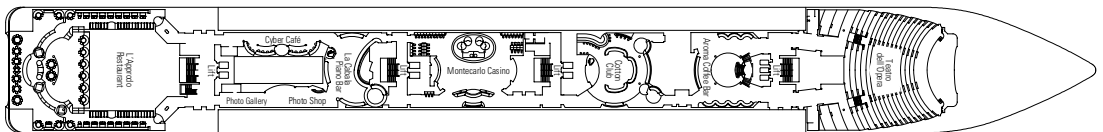

DECK PLAN & ACCOMMODATION

MSC OPERA

CATEGORIES

I-1 Inside Cabin	O-1 Ocean View Cabin*	B-1 Balcony Cabin
I-2 Inside Cabin	O-2 Ocean View Cabin	B-2 Balcony Cabin
		B-3 Balcony Cabin
		S-3 Suite

- 3rd bed available in all categories (except B1,B2,B3)
- 4th bed available in I1,I2,O2

Data and descriptions are subject to change and will be verified at the time of booking.

867 Cabins - 2,199 Guests

MINIGOLF DECK 13 SUN DECK

DECK 12 LA BOHÈME

DECK 11 TOSCA

DECK 10 TURANDOT

DECK 9 NORMA

DECK 8 LA TRAVIATA

DECK 7 RIGOLETTO

DECK 6 OTELLO

DECK 5 AIDA