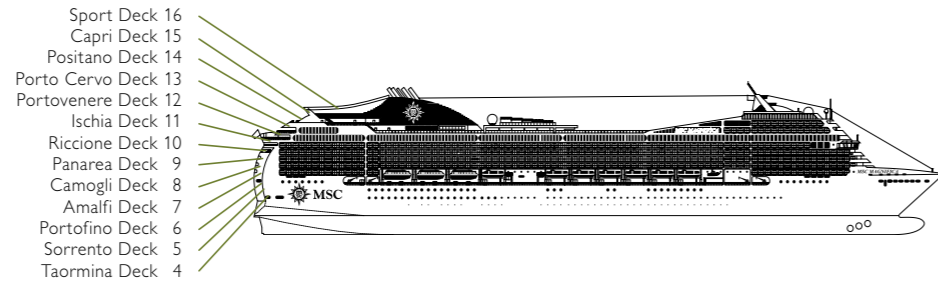

MSC MAGNIFICA

DECK PLAN & ACCOMMODATION

1.259 Cabins - 3.223 Guests

- Sport Deck 16
- Capri Deck 15
- Positano Deck 14
- Porto Cervo Deck 13
- Portovenere Deck 12
- Ischia Deck 11
- Riccione Deck 10
- Panarea Deck 9
- Camogli Deck 8
- Amalfi Deck 7
- Portofino Deck 6
- Sorrento Deck 5
- Taormina Deck 4

CATEGORIES

I-1 Inside Cabin	O-1 Ocean View Cabin*	B-1 Balcony Cabin
I-2 Inside Cabin	O-2 Ocean View Cabin	B-2 Balcony Cabin
		B-3 Balcony Cabin
		S-3 Suite

- 3rd / 4th bed available in all categories (except Balcony Bella)
- 5th bed available in Suite Aurea