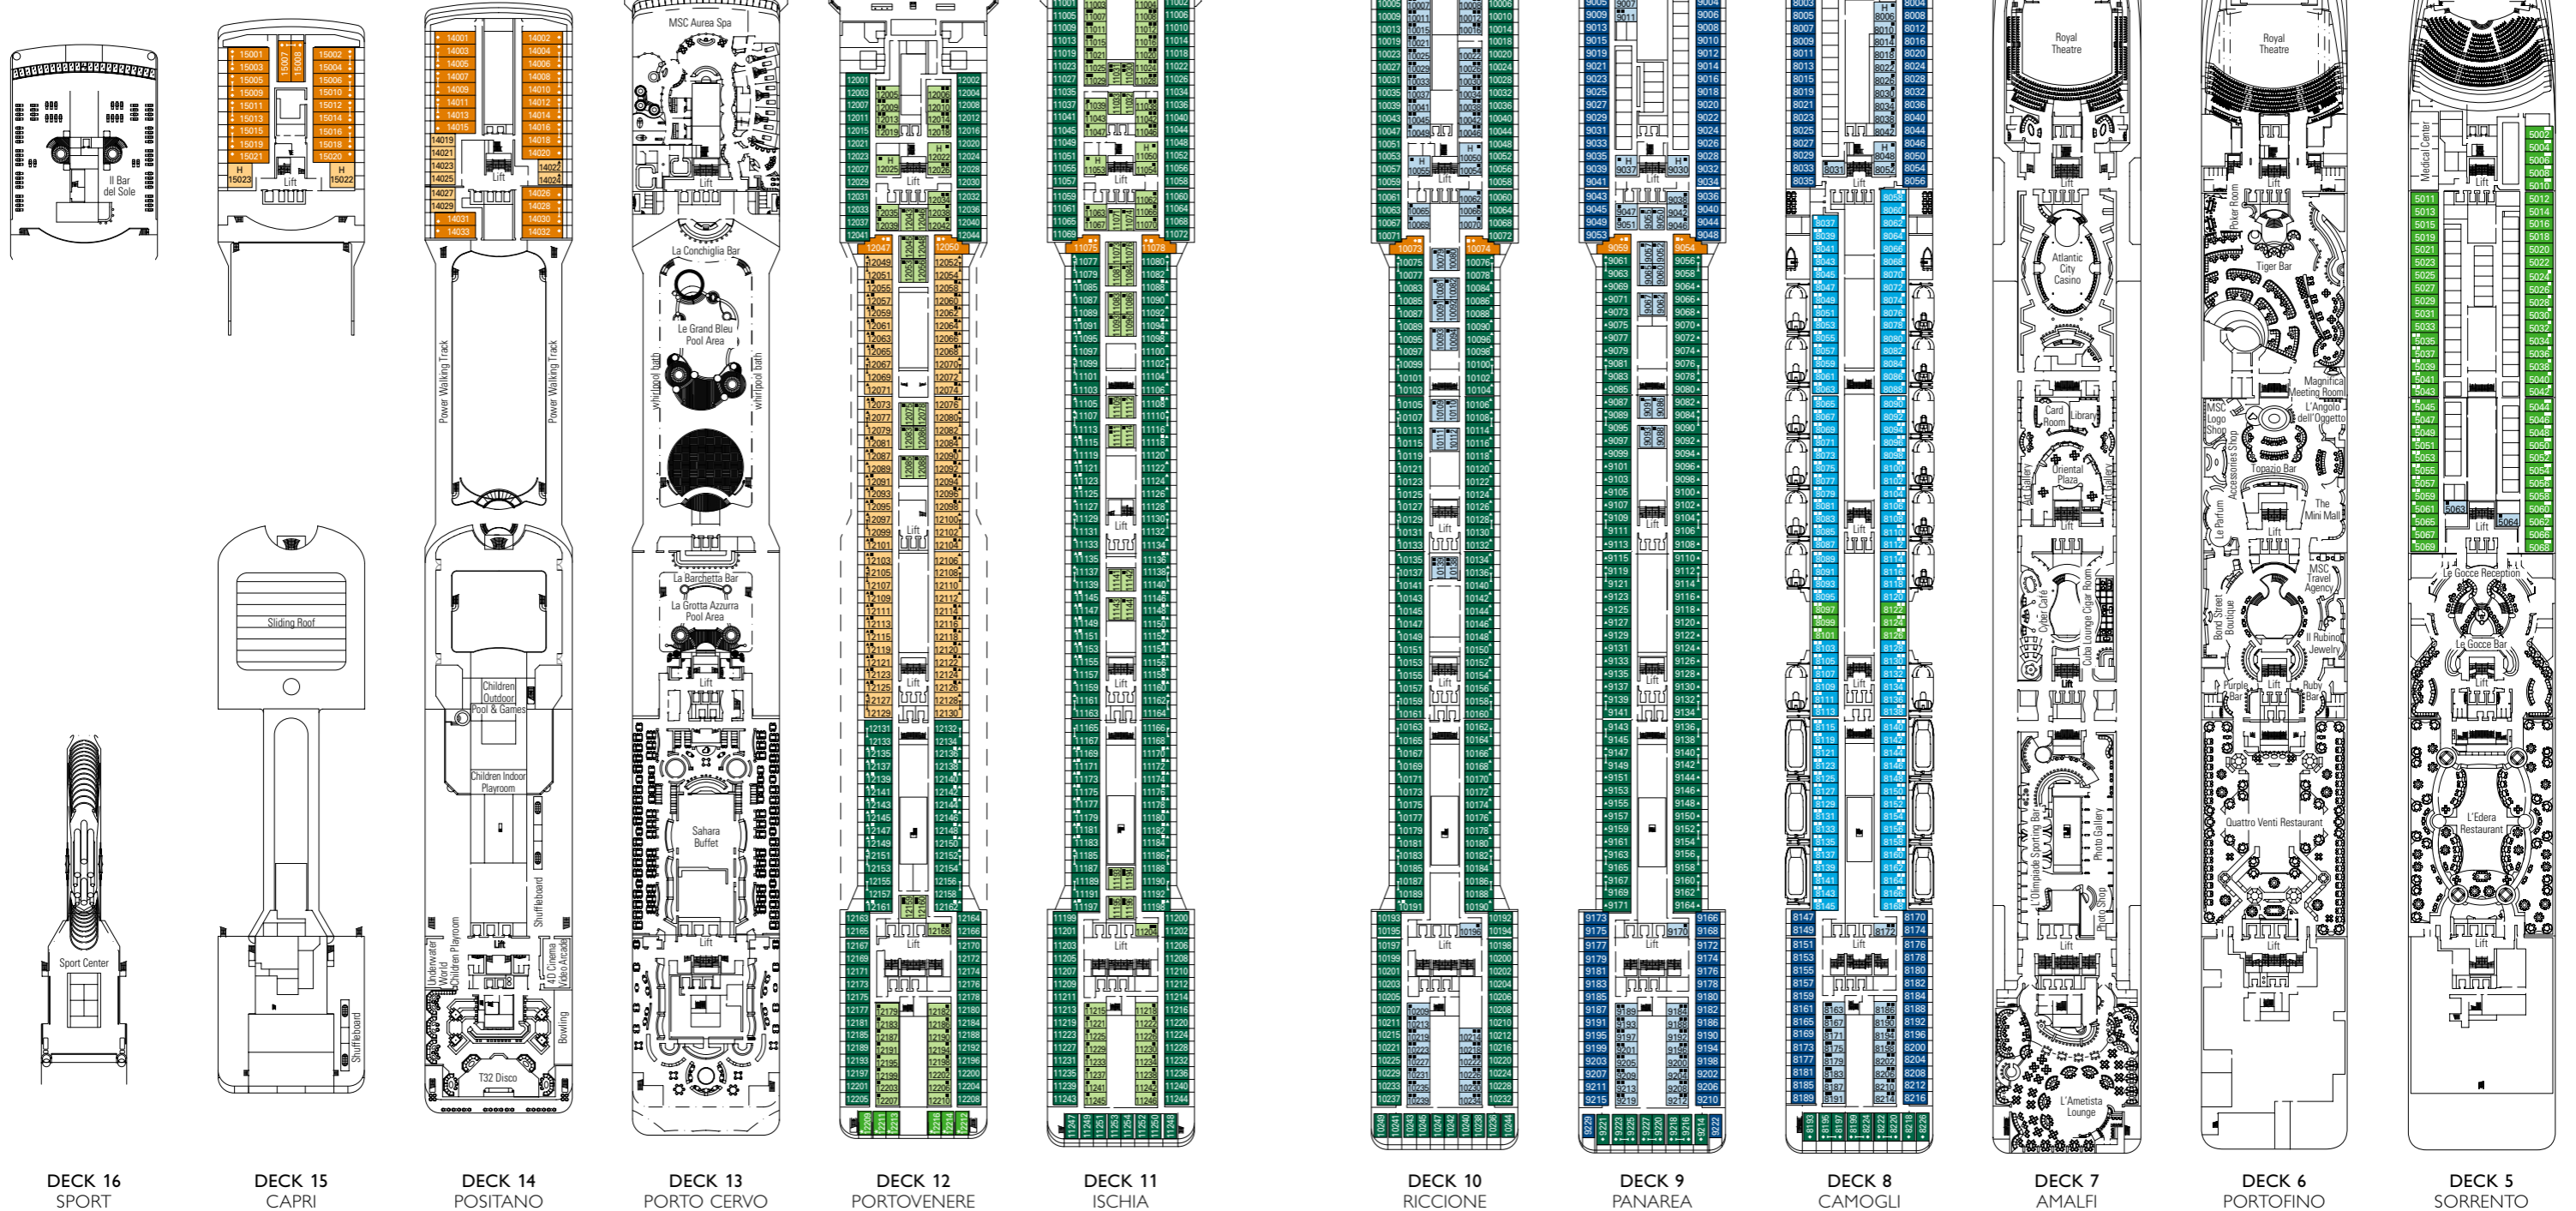

DECK 16
SPORT

DECK 15
CAPRI

DECK 14
POSITANO

DECK 13
PORTO CERVO

DECK 12
PORTOVENERE

DECK 11
ISCHIA

DECK 10
RICCIONE

DECK 9
PANAREA

DECK 8
CAMOGLI

DECK 7
AMALFI

DECK 6
PORTOFINO

DECK 5
SORRENTO