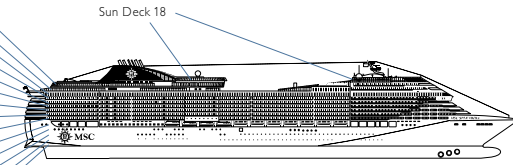

MSC SPLENDIDA

DECK PLAN & ACCOMMODATION

1.637 Cabins - 4.363 Guests

- Sun Deck 18
- Michelangelo Deck 16
- Leonardo da Vinci Deck 15
- Raffaello Deck 14
- Piero della Francesca Deck 13
- De Chirico Deck 12
- Caravaggio Deck 11
- Botticelli Deck 10
- Tintoretto Deck 9
- Giotto Deck 8
- Tiziano Deck 7
- Modigliani Deck 6
- Canaletto Deck 5
- Fiume Deck 4

CABINS CATEGORIES

Inside > Bella	Inside > Fantastica	Balcony > Aurea	Deluxe Suite > MSC Yacht Club
Ocean View > Bella	Ocean View > Fantastica	Suite > Aurea	Executive & Family > MSC Yacht Club
Balcony > Bella*	Balcony > Fantastica		Royal Suite > MSC Yacht Club

LEGEND

- ▲ Sofa bed
- Double sofa bed
- 3rd bed is a bunk bed
- 3rd and 4th beds are bunks
- ⬮ Connecting cabins
- ⬮ Executive & Family Suite MSC Yacht Club / Suite Aurea with panoramic sealed window
- H Cabin for guest with disabilities or reduced mobility