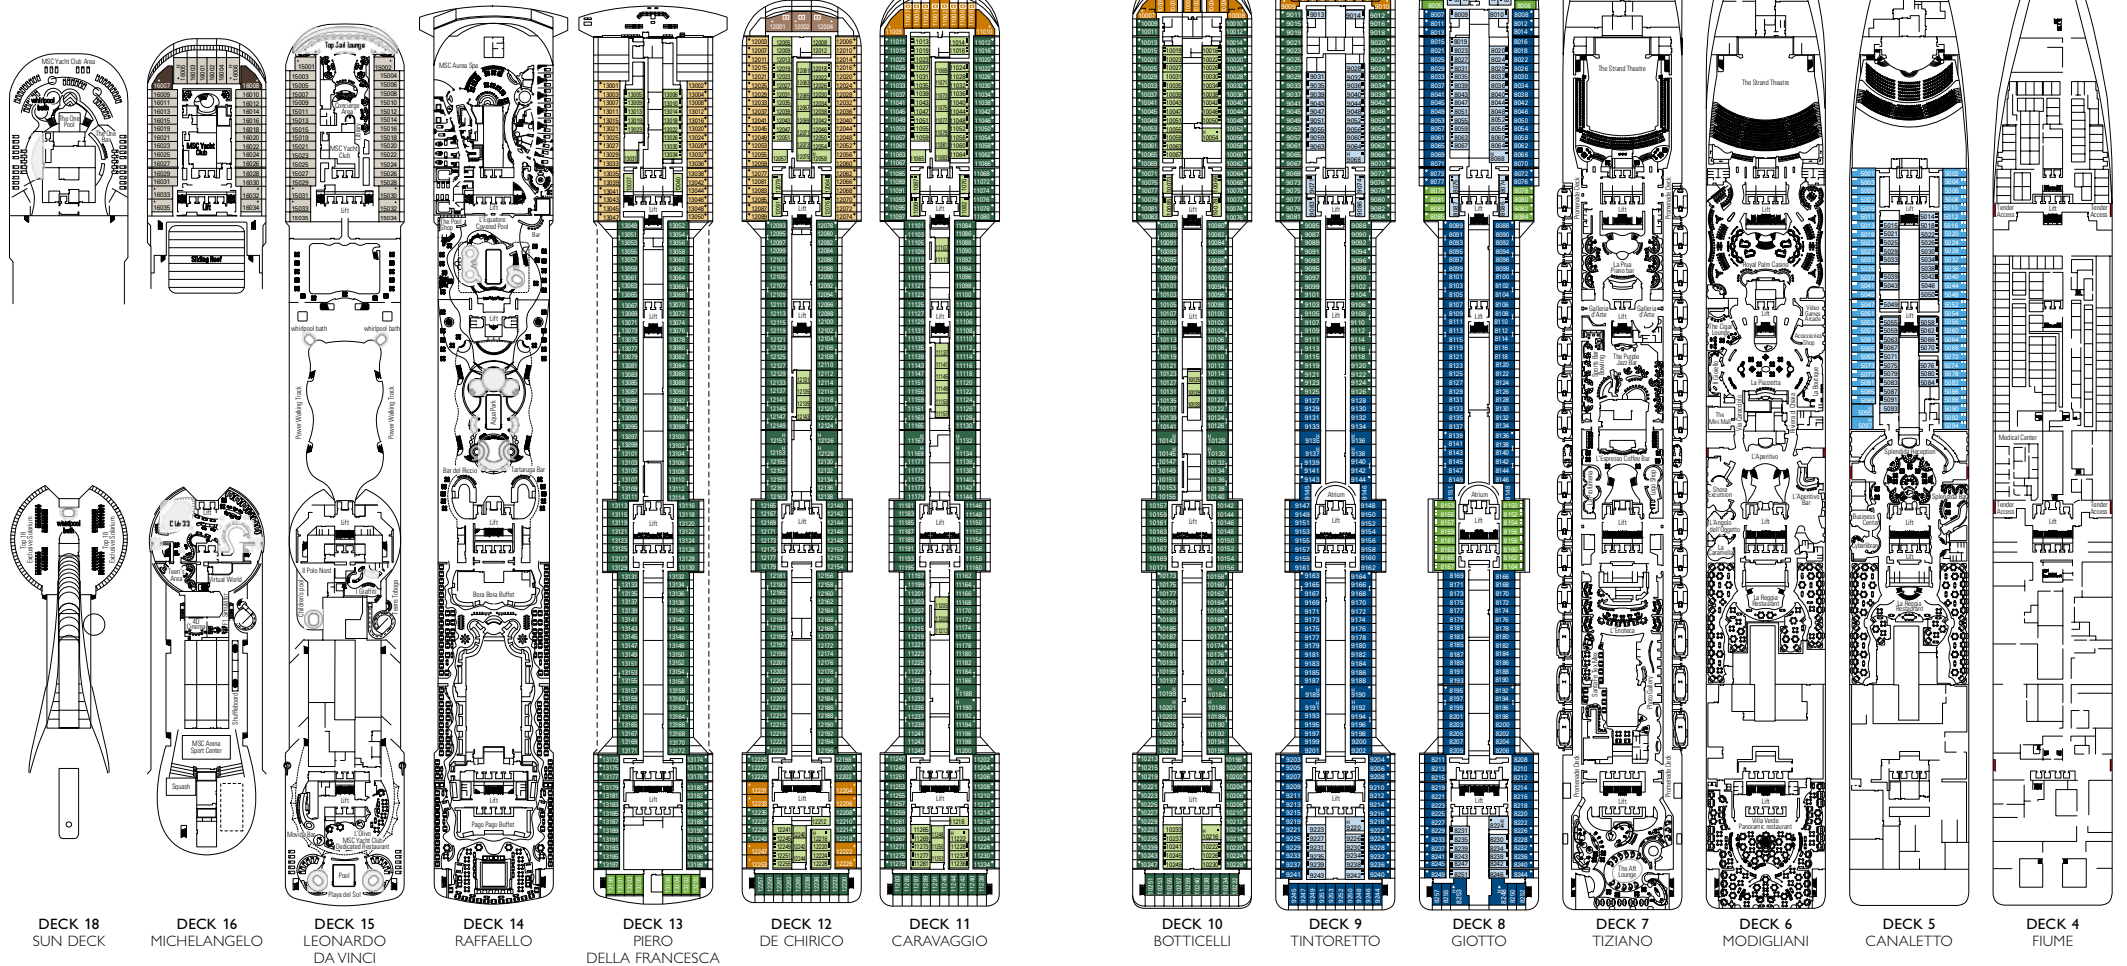

DECK 18 SUN DECK   DECK 16 MICHELANGELO   DECK 15 LEONARDO DA VINCI   DECK 14 RAFFAELLO   DECK 13 PIERO DELLA FRANCESCA   DECK 12 DE CHIRICO   DECK 11 CARAVAGGIO   DECK 10 BOTTICELLI   DECK 9 TINTORETTO   DECK 8 GIOTTO   DECK 7 TIZIANO   DECK 6 MODIGLIANI   DECK 5 CANALETTO   DECK 4 FIUME