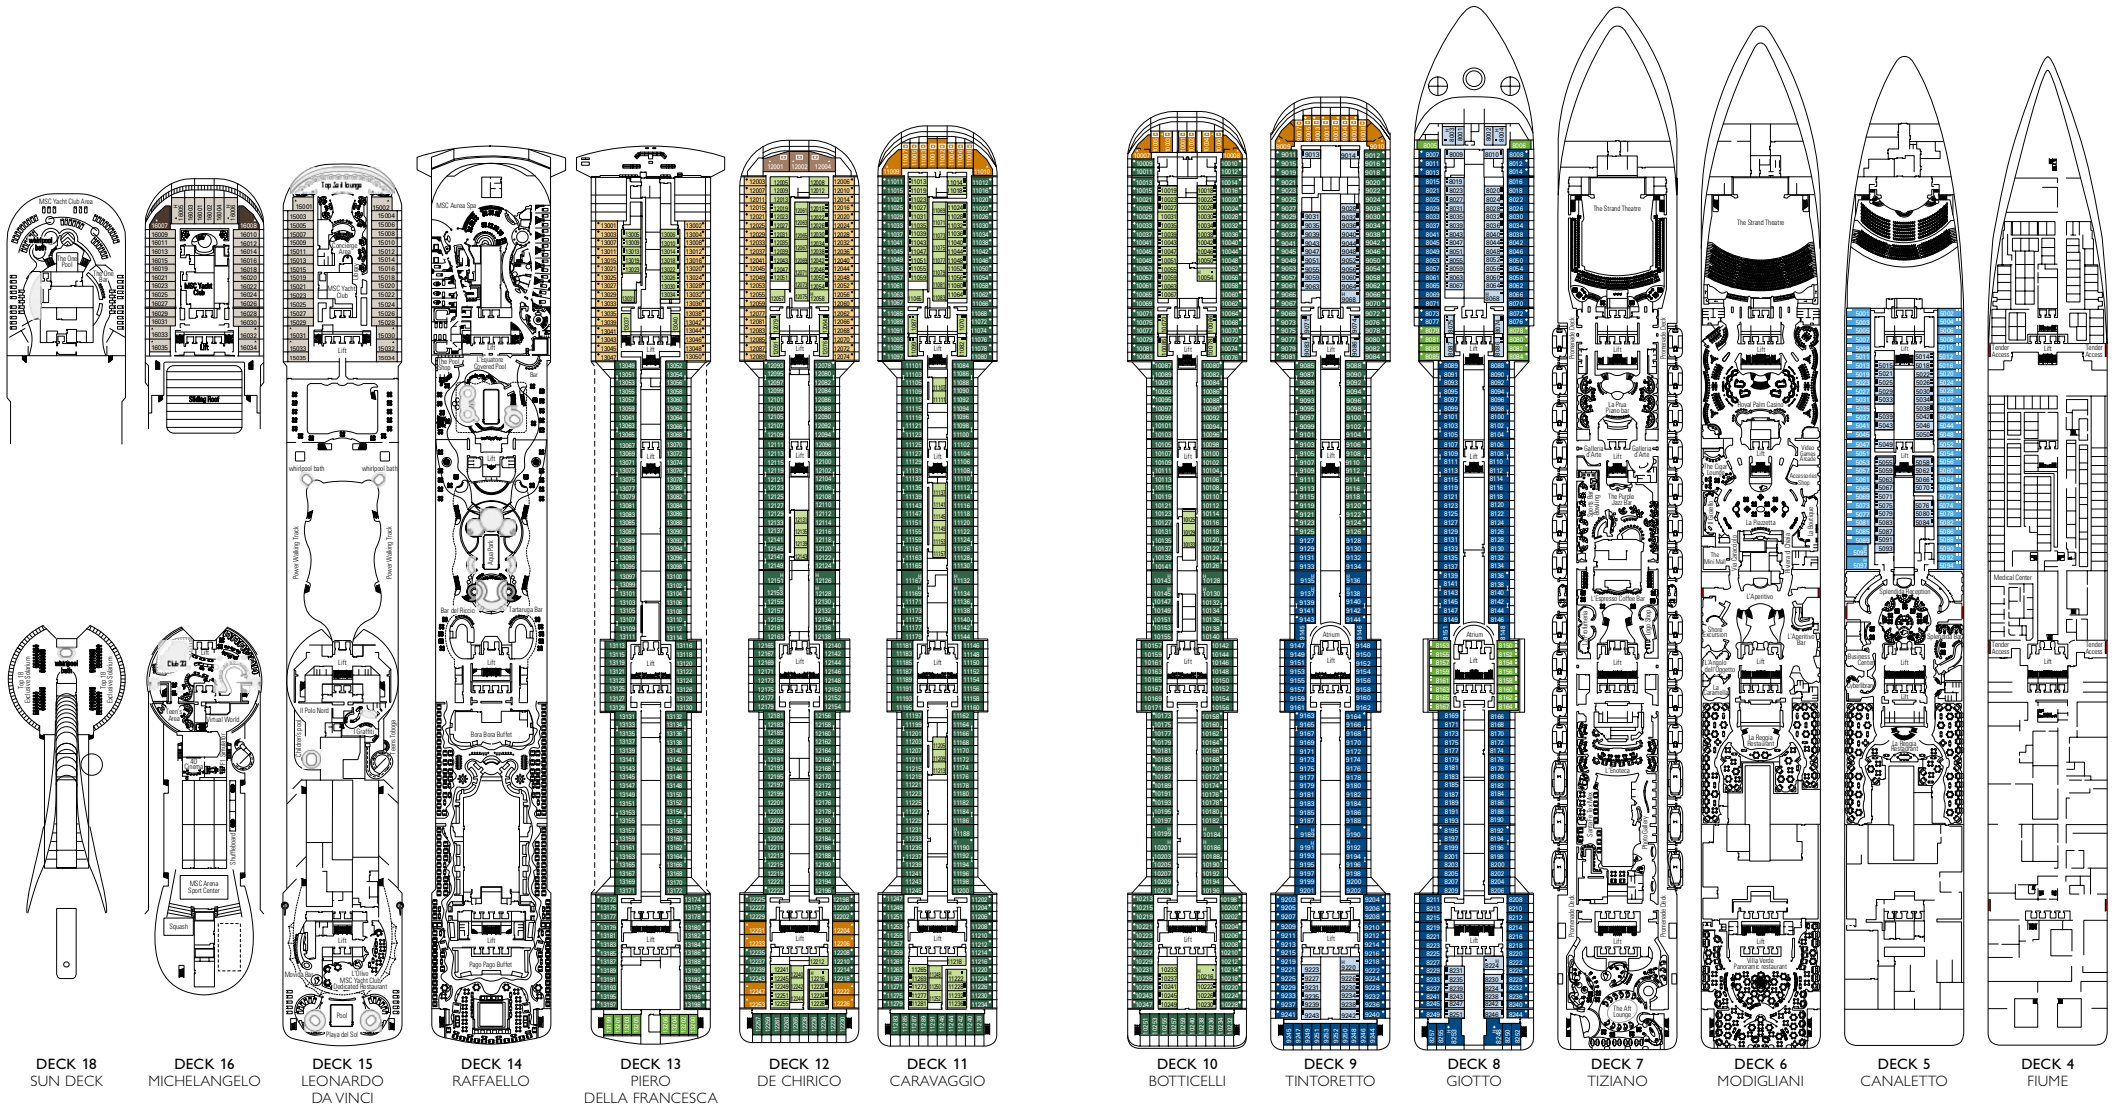

DECK 18 SUN DECK   DECK 16 MICHELANGELO   DECK 15 LEONARDO DA VINCI   DECK 14 RAFFAELLO   DECK 13 PIERO DELLA FRANCESCA   DECK 12 DE CHIRICO   DECK 11 CARAVAGGIO   DECK 10 BOTTICELLI   DECK 9 TINTORETTO   DECK 8 GIOTTO   DECK 7 TIZIANO   DECK 6 MODIGLIANI   DECK 5 CANALETTO   DECK 4 FIUME